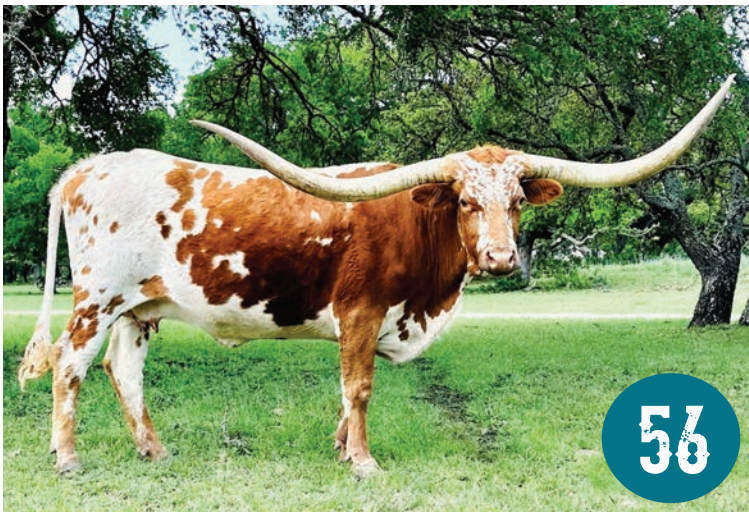

P.H. No.: 435

DOB: 12/21/2014

56

CONSIGNED BY:
COLD COPPER RANCH

BREEDING: Heifer calf at side, born 7/7/23 by Delta Lucky Ace. Exposed to Tied Off from 7/12/23 to sale.

COMMENTS: OCV'd. # Latchet is a beautiful, easy-going 9 year old that is real close to 90" TTT! The top and bottom of her pedigree have some very well known names in the industry. She is producing very complete offspring with great size, conformation correctness, and color! Latchet currently has a beautiful heifer calf by side, by the 2021 TLBAA Ultimate Bull and sire to many futurity and sale champions - Delta Lucky Ace. She will be exposed back to our black and white blue roan bull, Tied Off - full-sibling to Saddle Jewel, the TLBAA 2021 Ultimate Cow. For more information, visit us at www.coldcopperranch.com.