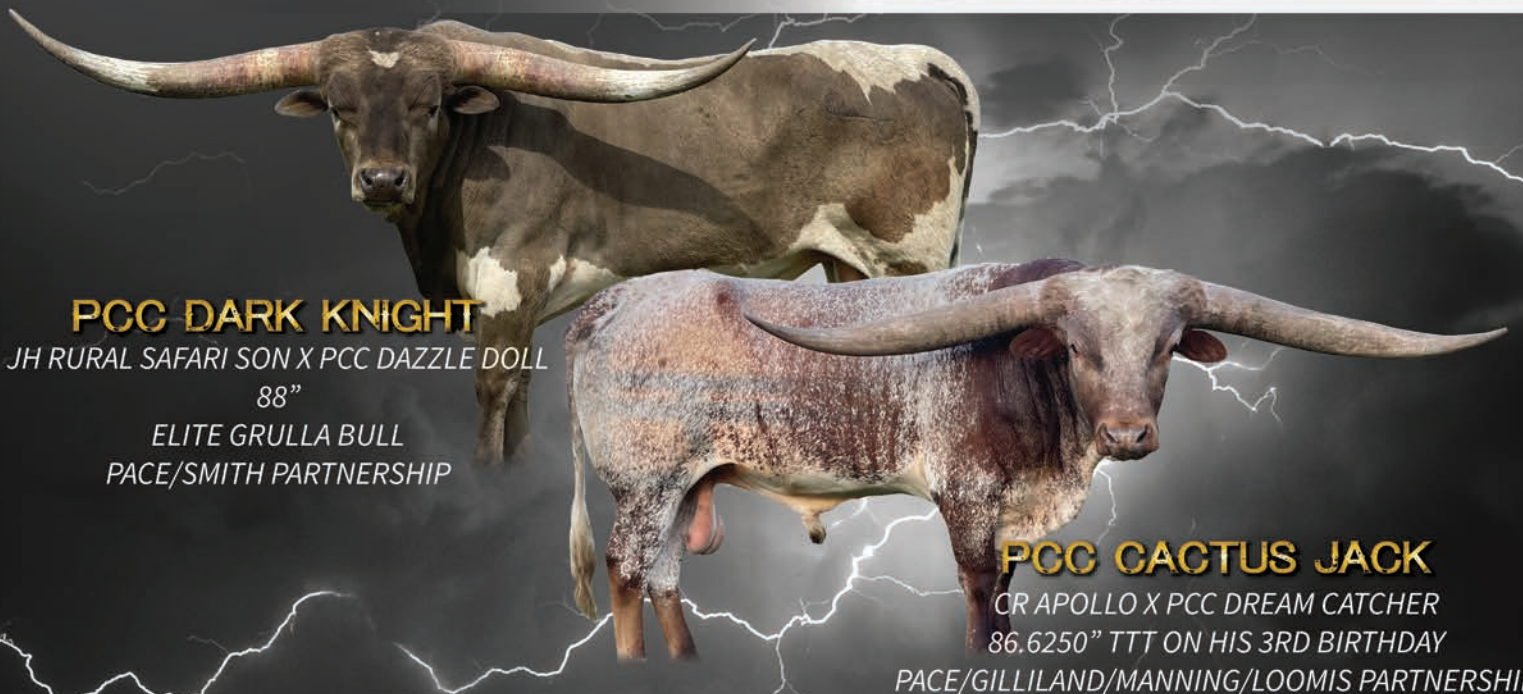

TLS BECCA BELLA II

PCC DARK KNIGHT

JH RURAL SAFARI SON X PCC DAZZLE DOLL

88"

ELITE GRULLA BULL
PACE/SMITH PARTNERSHIP

PCC CACTUS JACK

CR APOLLO X PCC DREAM CATCHER
86.6250" TTT ON HIS 3RD BIRTHDAY

PACE/GILLILAND/MANNING/LOOMIS PARTNERSHIP