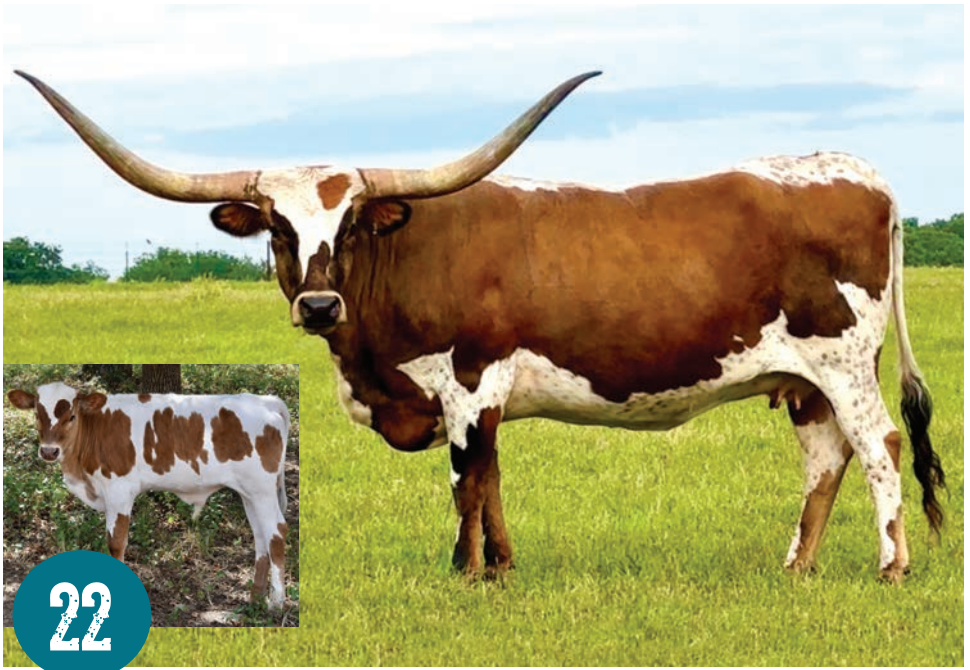

TLS BWANA'S LOVE
DOB: 4/4/2018
TLBAA No. CI313331
P.H. No.: 48

**CONSIGNED BY:
TL LONGHORNS**

BREEDING: Bull calf at side, born 6/24/23 by KDK Wildfire. Exposed to KDK Wildfire from 6/1/22 to 11/29/22; M.C. American Gunner 12/5/22 to 2/11/23.

COMMENTS: OCV'd. Bwana's Love is one of the sweetest cows we have bred and owned. She was shown as a heifer by two different TLBT youth and did well in haltered shows, placing first in her class in three shows and Reserve Jr. Champion in one show. She has a big, deep body, great udder and is a wonderful mother.

**SERVICE SIRE
IN
BULL ALLEY**

**PATERNAL GRANDSIRE
DRAG IRON**