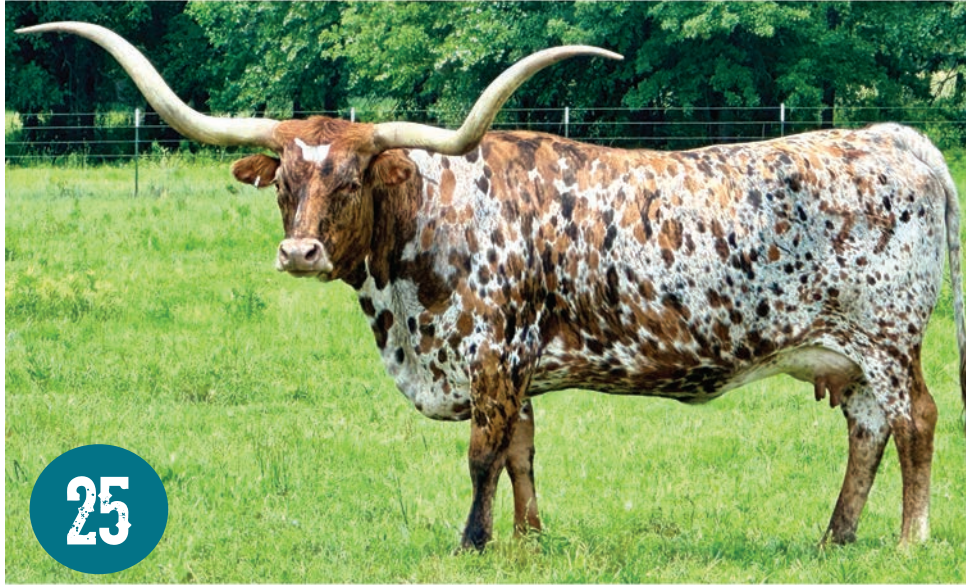

TL5 CHEETAH

DOB: 8/16/2016
TLBAA No. CI301822
P.H. No.: 77

**CONIGNED BY:
TL LONGHORNS**

BREEDING: Exposed to KDK Wildfire from 6/15/23 to 10/12/23.

COMMENTS: OCV'd. This is an amazing example of a total package Longhorn female. She has classic, handlebar twisting horns, big deep body, perfect udder, outstanding color and she's a wonderful mother. Cheetah is one of our calmest, most gentle cows. There is nothing NOT to love about this cow. We are retaining her 2021 and 2023 heifers.

**SERVICE SIRE
IN
BULL ALLEY**

**DAM
BL BANDITO TUFF**