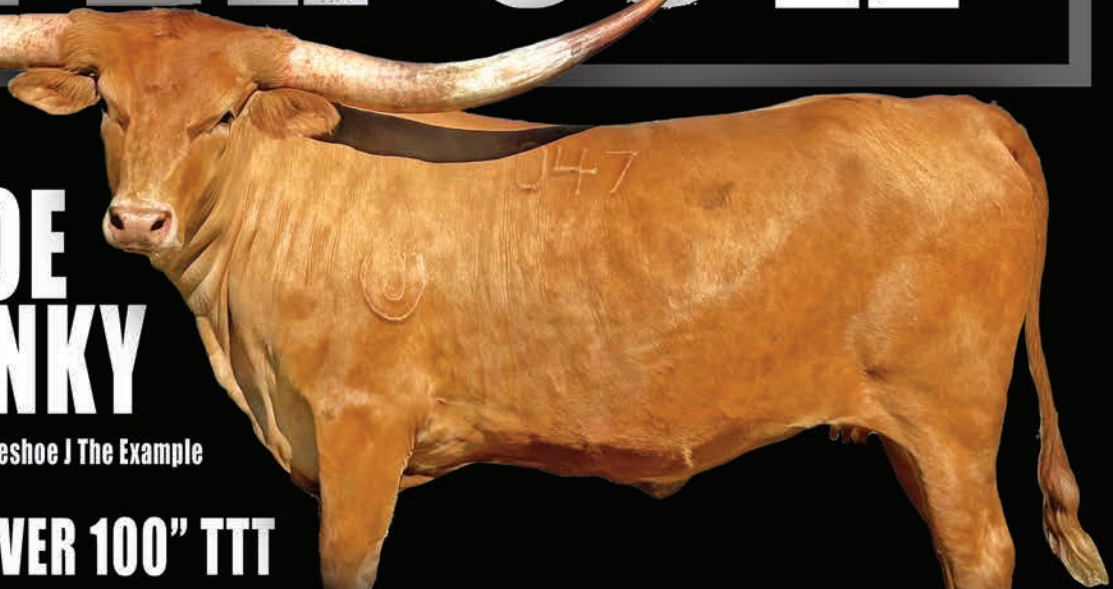

3RD GENERATION
SUPER COW

**HORSESHOE
J CHUNKY**

M.C. Hangin' Tuff x Horseshoe J The Example
DOB: 12/19/20

PROJECTED TO BE OVER 100" TTT